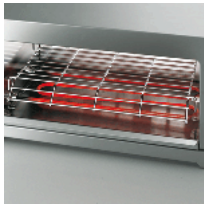

- Ideal for heating up pizzas, sandwiches and ready-cooked foods, for cooking ham-burgers, wüstels and rolls.
- Stainless steel construction.
- Easy to clean grills.
- Removable drip tray.
- Chromium-plated steel pincers.
- Elements with quartz tubes or shock-proof coated heating elements available.
- 15 minutes timer.
- Optional: selector to switch off the lower heating elements (D).

Shock-proof resistences

Extra long tongs

Data sheet

Technical data

Model	4Q/D
Power	Watt 1600
Power source	230V/50Hz
Toast capacity	nr. 4
Quartz resistant	yes
Shock-proof coated heating elements	no
Internal dimensions	mm 235x240
A	mm 360
B	mm 265
C	mm 410
D	mm 240
Net weight	Kg 6
Shipping	mm 550x320x300
Gross weight	Kg 7