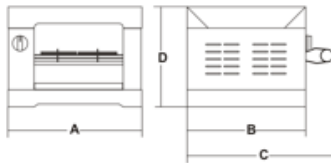

Shock-proof resistences

Extra long tongs

Data sheet

Technical data

Model	4Q/D
Power	Watt 1600
Power source	230V/50Hz
Toast capacity	nr. 4
Quartz resistant	yes
Shock-proof coated heating elements	no
Internal dimensions	mm 235x240
A	mm 360
B	mm 265
C	mm 410
D	mm 240
Net weight	Kg 6
Shipping	mm 550x320x300
Gross weight	Kg 7